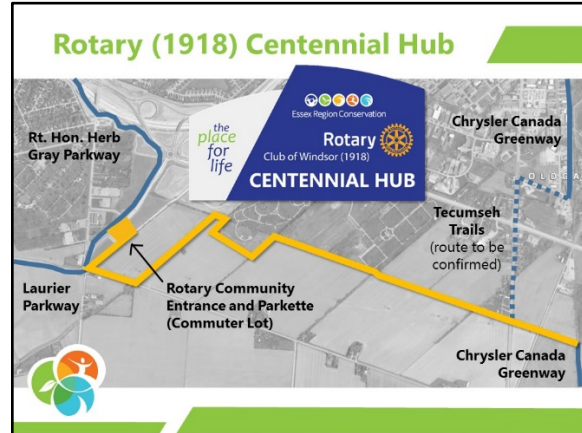

The Second District 6400 Tree Project

April 28, 2018 (10 AM – 1 PM)

In the Fall we planted 25 mature trees on a CSX berm in Southwest Detroit

In the spring we will plant trees along the Rotary Hub in Windsor-Essex